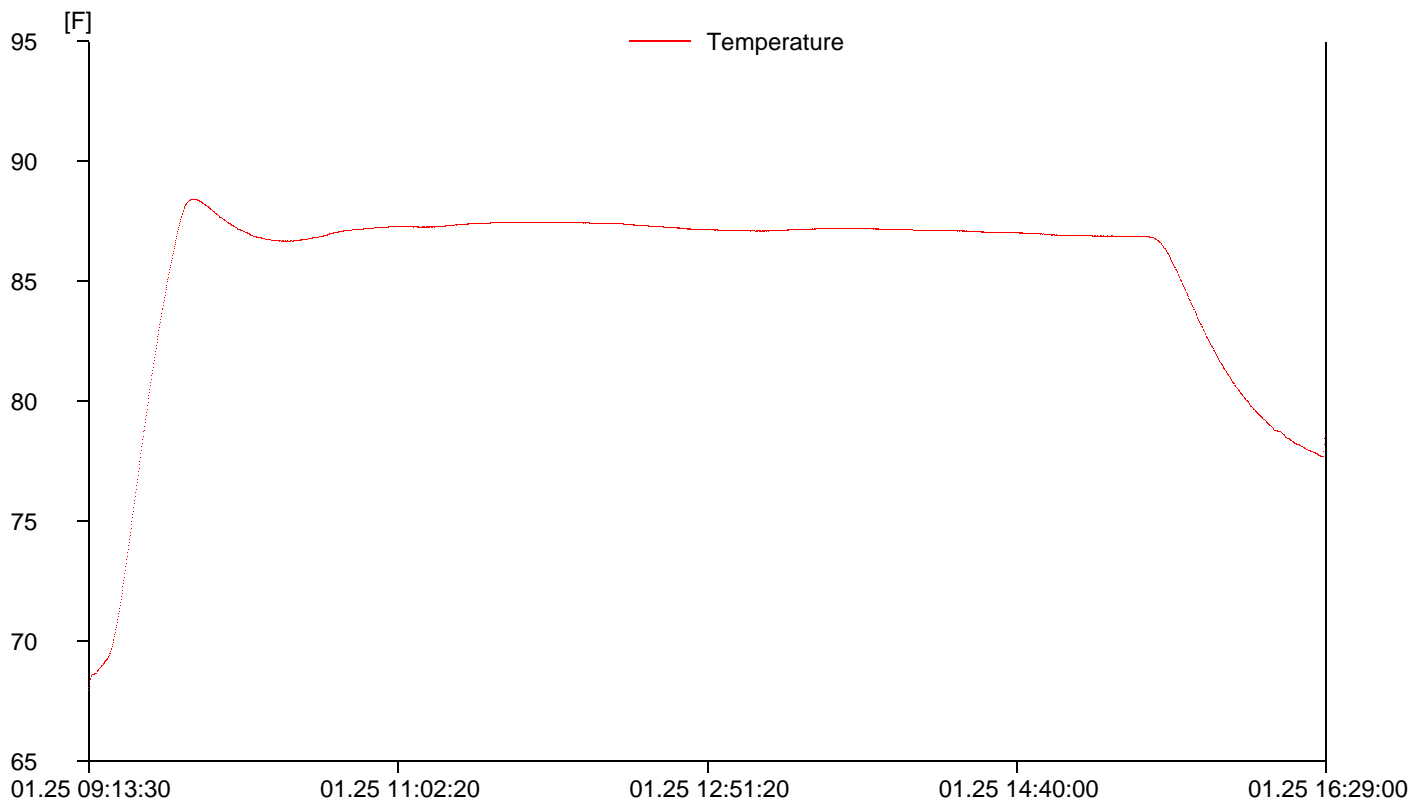

Setup

Logger: Omega OM-91 - New Device
Logger Start: Button Press
Logger Interval: 10 secs

Alarms

Temperature Logging: Enabled
Temperature Alarm (High): nan
Temperature Alarm (High): nan

Statistics

Temperature Maximum: 88.42 F
Temperature Minimum: 67.96 F
Temperature Average: 85.57 F
Temperature Samples: 2614

Pass/Fail

PASS. Logger within temperature limits.

Notes

DryBoost Test